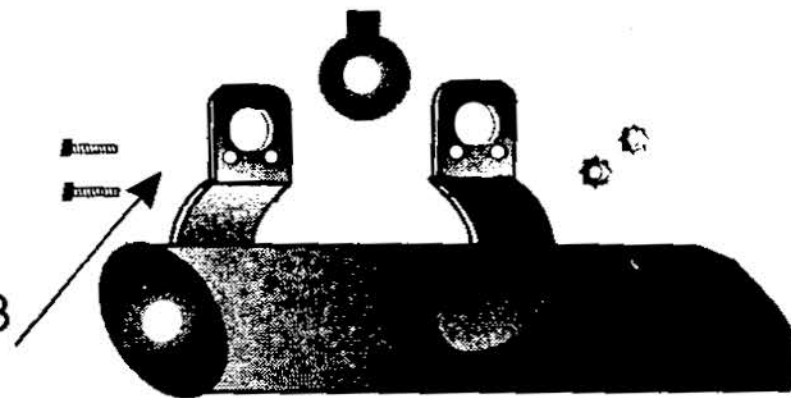

2 INCH BULLET CASE

692B-323

2"
style

With #323
Ball Mount

Clamp to Bar

WESTACH[®]