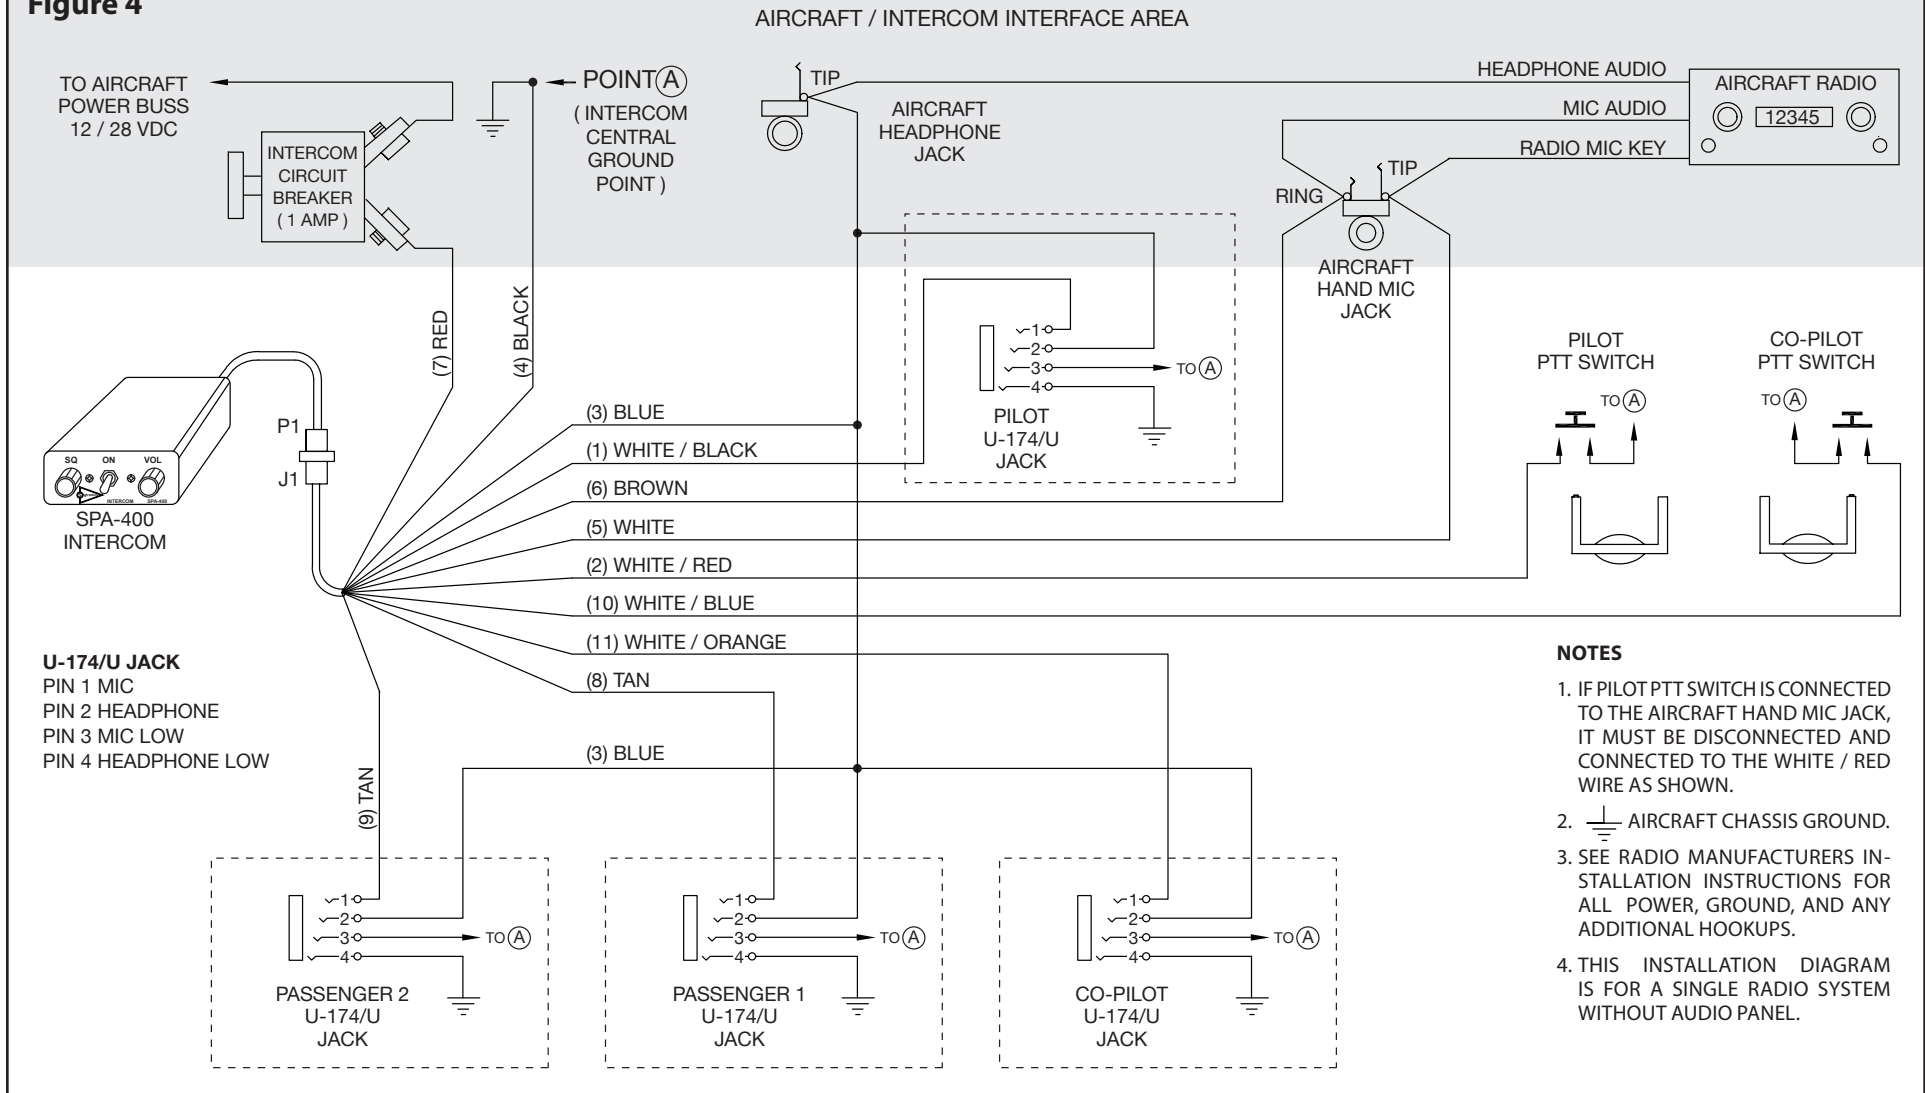

Figure 4

SPA-400 With U-174/U Jacks Installation Wiring Diagram