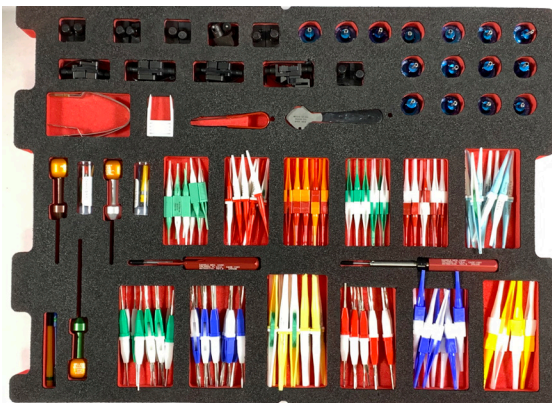

RBI8405T

Gulfstream V G500/550 Wiring System Maintenance Kit

PRODUCT DESCRIPTION

The RBI8405T kit contains all of the tooling to connector, contact and terminal cross reference information needed to support the Gulfstream V G500/550. In addition, the RBI8405T kit also contains illustrated operating instructions for the required tooling.

Tool changes and substitutions can happen without notice

+1 (770) 709- 5169
 sales@RBToolsAndFoam.com
 www.RBToolsAndFoam.com

RBI8405T

Gulfstream V G500/550 Wiring System Maintenance Kit

AVIATION KITS

Tool changes and substitutions can happen without notice