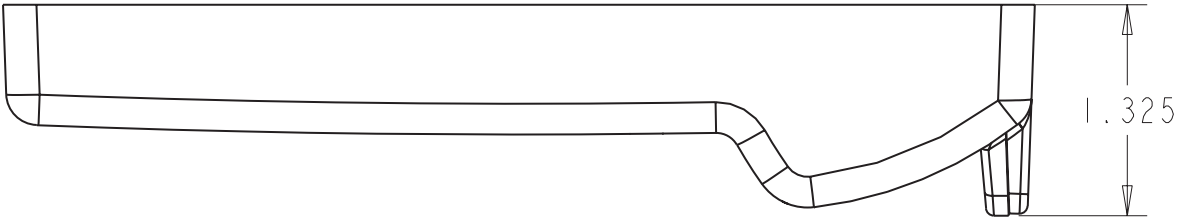

## 695/696 Panel Dock Cover

## Spec Sheet

Width: 6.48 in  
Height: 8.23 in  
Depth: 1.33 in

Weight: 5.9 ounces

Not to scale